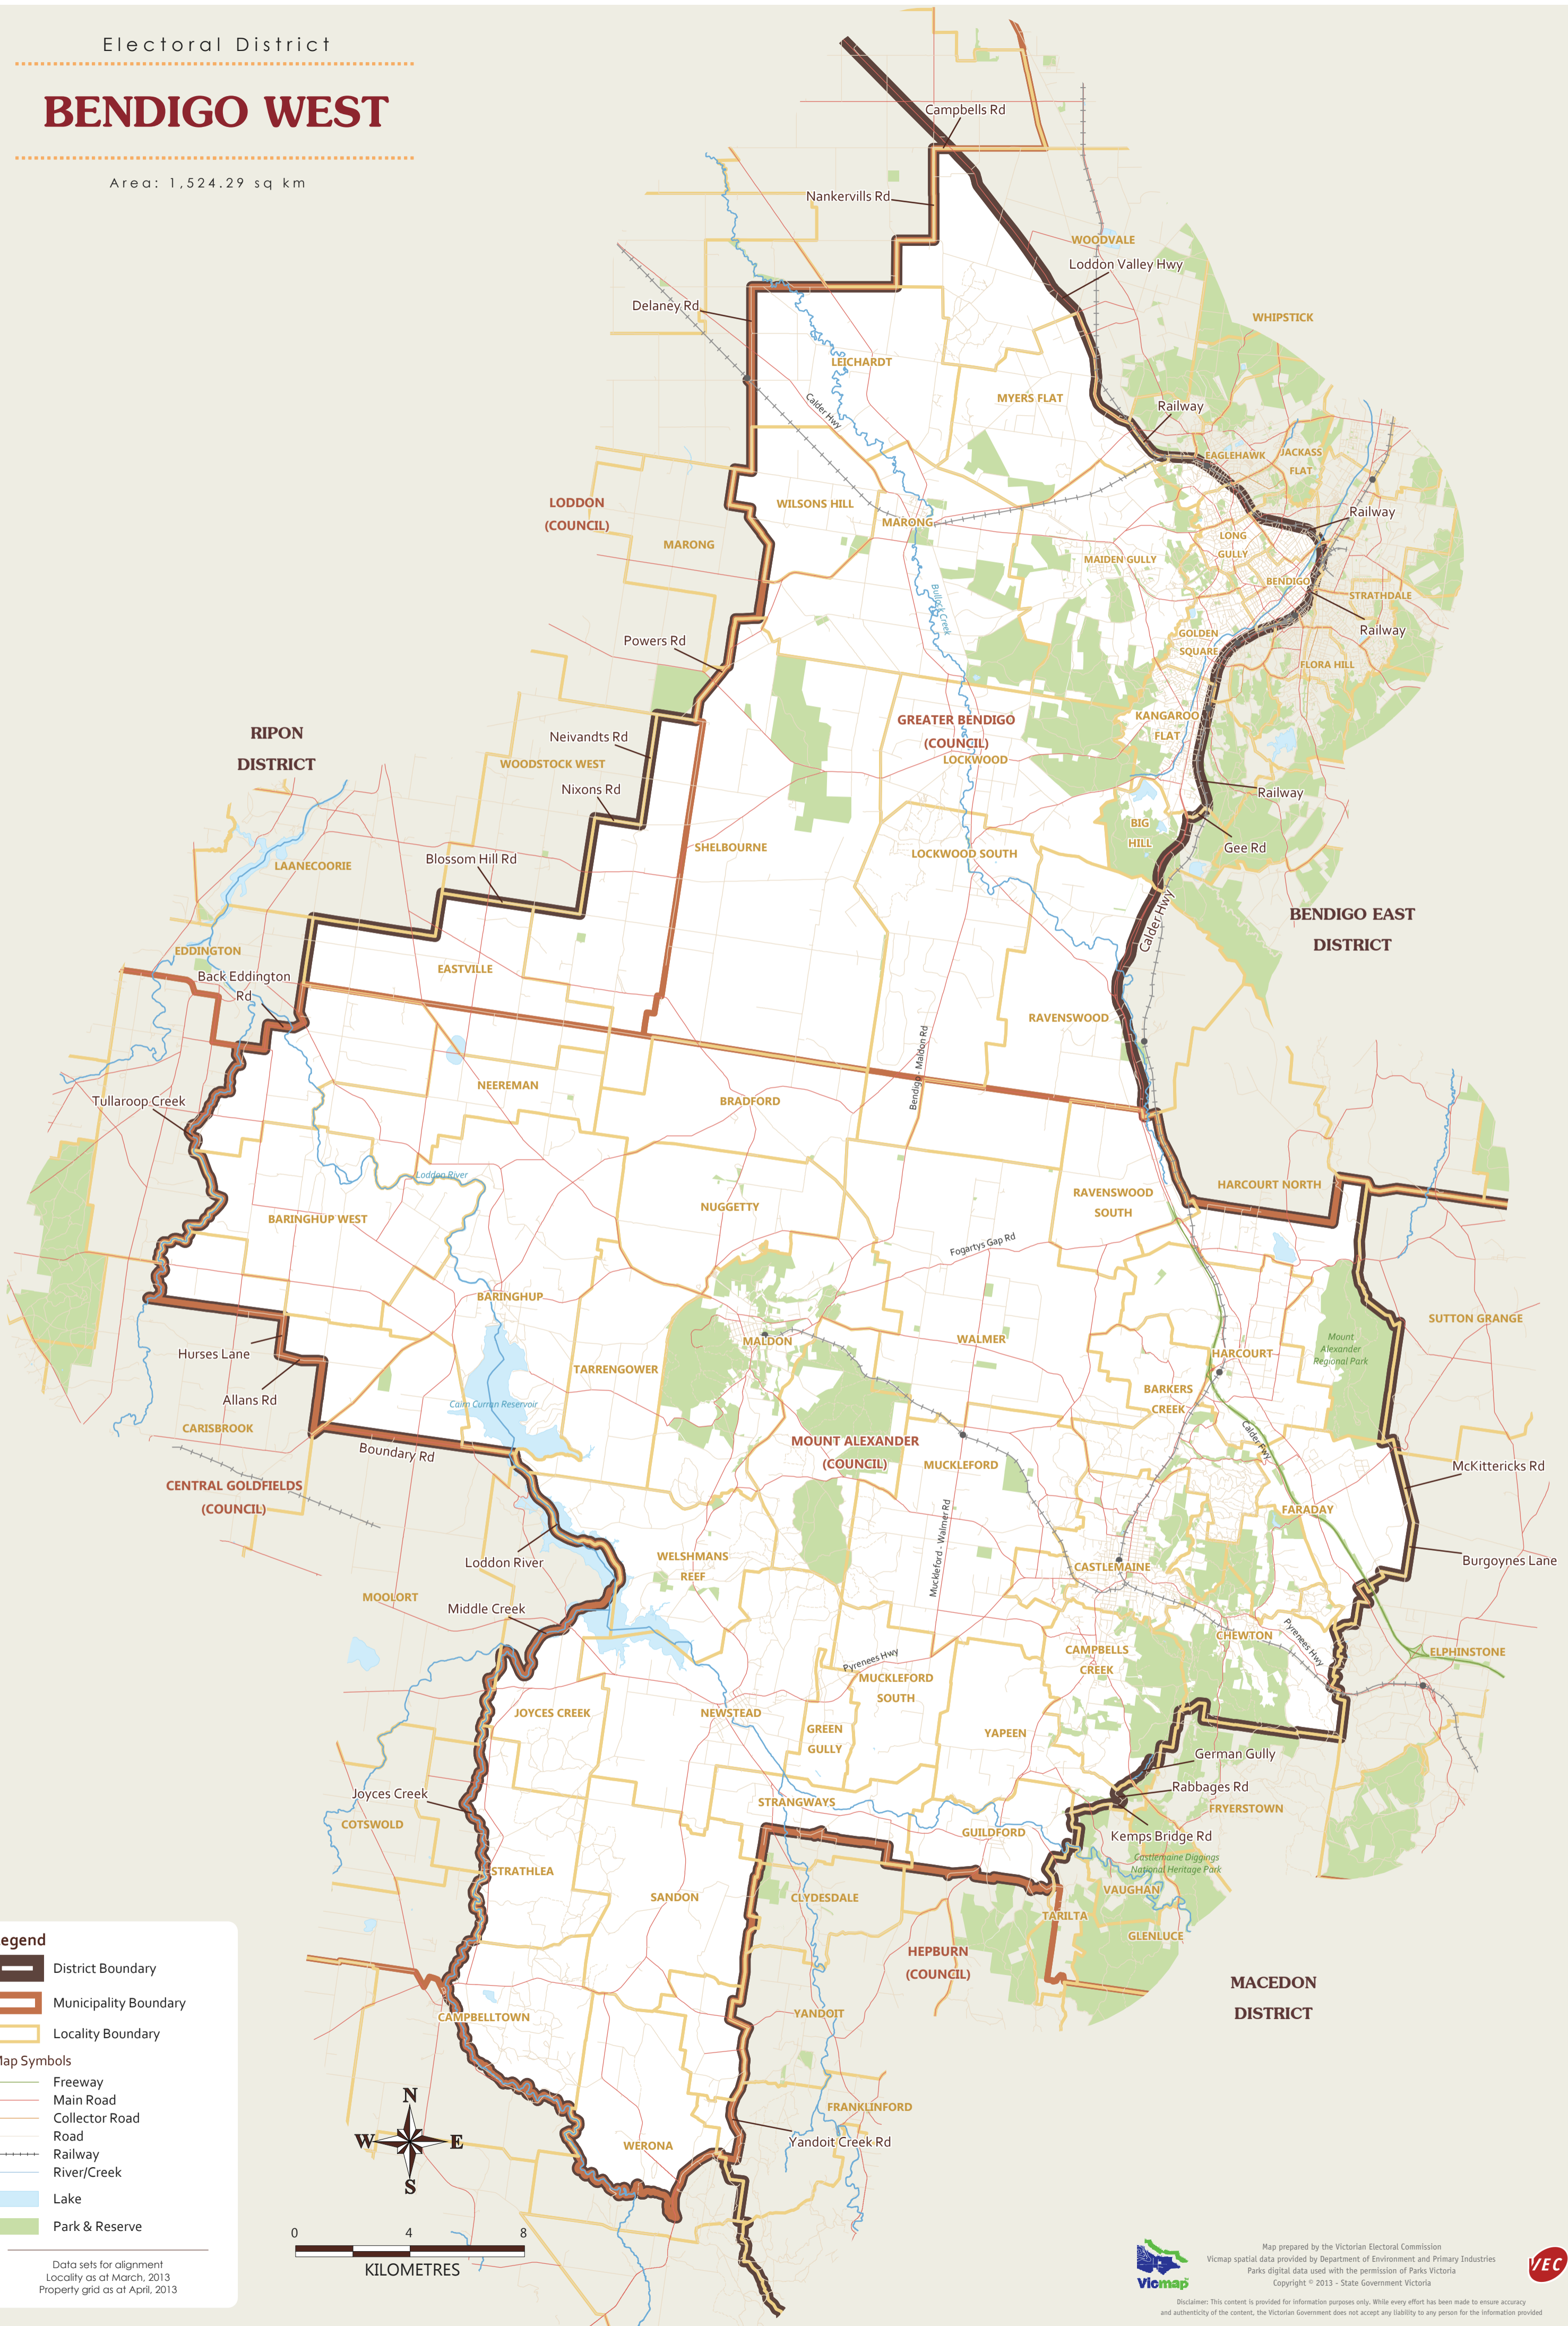

BENDIGO WEST

Area: 1,524.29 sq km

Legend

- District Boundary
- Municipality Boundary
- Locality Boundary

Map Symbols

- Freeway
- Main Road
- Collector Road
- Road
- Railway
- River/Creek
- Lake
- Park & Reserve

Data sets for alignment
Locality as at March, 2013
Property grid as at April, 2013